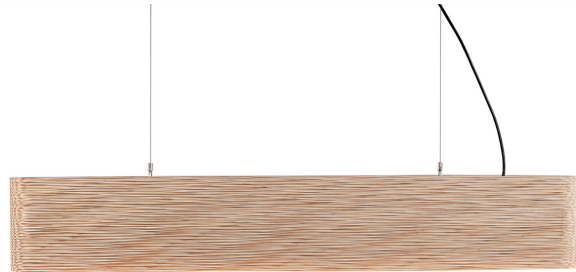

Scraplights

Hewn48 Pendant

Direct light & Indirect light
Single circuit

Color

Natural

8" GP2071-N
12" GP2080-N

Blonde

8" GP2070-B
12" GP2079-B

White

8" GP2072-W
12" GP2081-W

Europe

Lamping

23-46W, 220-240V, mains dimming

Color temperature

3000K standard (options available)

Lumen output

3000lm downlight
3000lm upright standard (options available)

Driver Type

Color Rendering Index

Cord

Black, 2m

Canopy

Black powder coated,
Ø 16, H 3.5 (cm)

Material